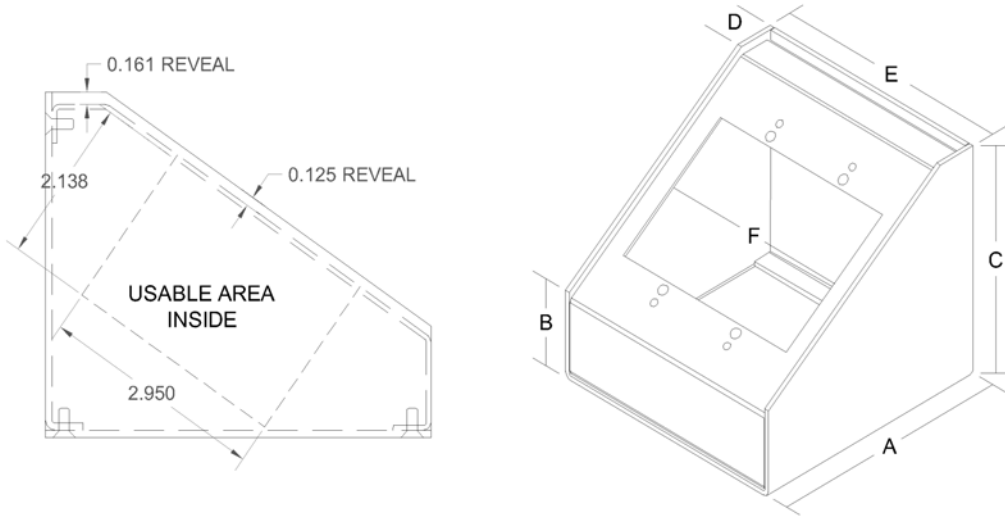

P/N	GANG	DIMENSION					
		A	B	C	D	E	F
RCISE103	1	5.11	1.35	4.44	.75	3.25	2.25
RCISE203	2	5.11	1.35	4.44	.75	5.06	4.06
RCISE303	3	5.11	1.35	4.44	.75	8.69	5.87
RCISE403	4	5.11	1.35	4.44	.75	8.69	7.69

RCISE_03 SERIES
3 PIECE BOLT TOGETHER
SLOPED ENCLOSURE

additional information available at www.rcicustom.com