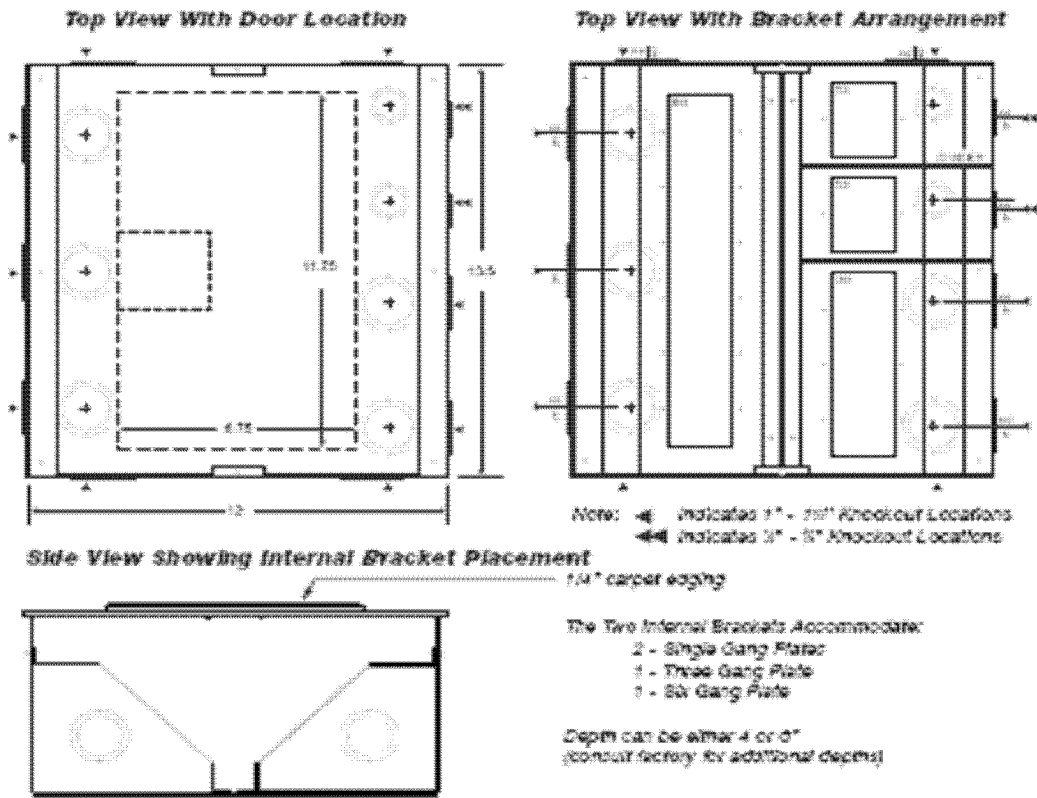

- Temporary construction cover included
- Choose floor box (correct depth) and cover type for complete assembly
- Add convenient RCI wall plates for total package
- Fold back cable exit
- Lift-off full access door
- UL and CUL Listed
- Installs well in carpet or tile and wood floors

The FL640P Floor Box is designed for churches, auditoriums, conference rooms, boardrooms and all general meeting spaces with raised floors covered with carpet. The assembly handles power, audio, video, and data in one elegant and practical box. The unit is UL and CUL Listed.

The lift-off section of the cover allows full access to internal connector plates and stored cables, and the smaller hinged access door flips back to allow cable exit. When not in use, the cover is completely closed allowing unencumbered travel in the area with only the hand-mitered, elegant carpet edge visible. This low profile edging is 1/4" high and is available in brass or aluminum.

SPECIFICATIONS:

- Size: Box: 13.5"x 12"x Depth (4" or 6"), Cover: 14"x 12.5"x .125"
- Edging: Height: 1/4"
- Material: Brass or aluminum
- Weight: Box: 20.5 lbs. (approx.) Cover: 10 lbs. (approx.)
- Knockouts: Fourteen: 1" or 1 1/4", Four 1/2" or 3/4"